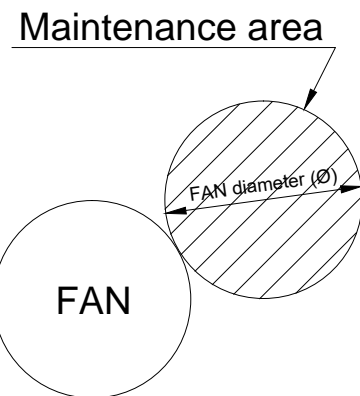

FAN MODEL	MOTOR MODEL
V1M-900	WEG-W22-F180M

View B

REV.	DESCRIPTION	DATE	DRAWN	VERIFIED	APPROVED
D	UPDATED	09/07/19	JCR	MRH	MRH
C	UPDATED	05/07/19	JCR	MRH	MRH
B	FOR INFO./COMMENTS	10/08/18	JCR	MRH	MRH
A	FOR INFO./COMMENTS	08/08/17	JCR	MRH	MRH