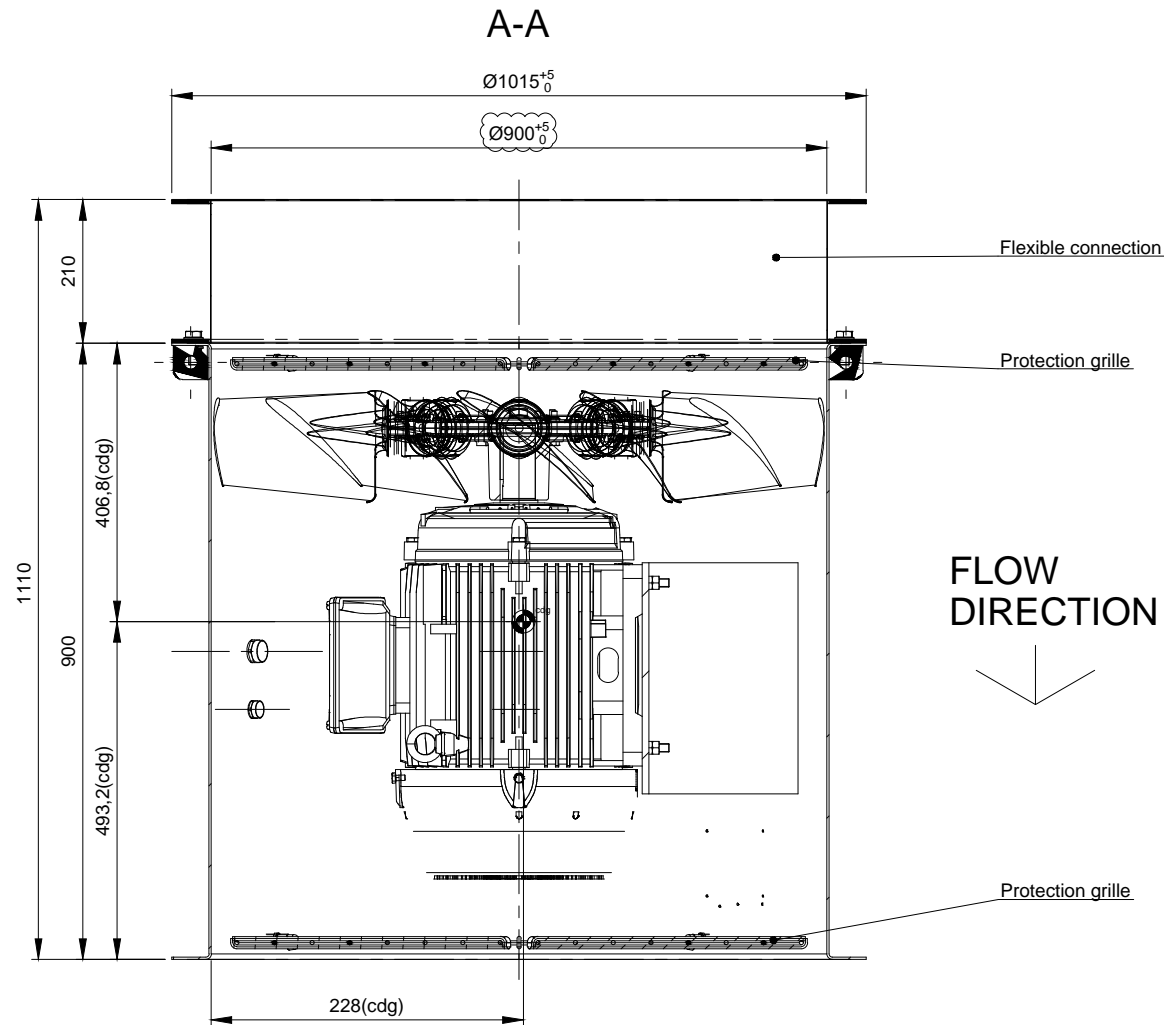

FAN MODEL	MOTOR MODEL
V1M-900	WEG-W22-F180M

View B

REV.	DESCRIPTION	DATE	DRAWN	VERIFIED	APPROVED
D	UPDATED	09/07/19	JCR	MRH	MRH
C	UPDATED	05/07/19	JCR	MRH	MRH
B	FOR INFO./COMMENTS	10/08/18	JCR	MRH	MRH
A	FOR INFO./COMMENTS	08/08/17	JCR	MRH	MRH

PROJECT:	AVANTE 2200				
DESCRIPTION:	MAIN AXIAL FANS FOR ENGINE ROOMS AND DIESEL GENERATOR ROOM				
DRAWING NUMBER:	P-M05462-004				
SCALE:	1:10	FORMAT:	A3	SHEET:	02/03