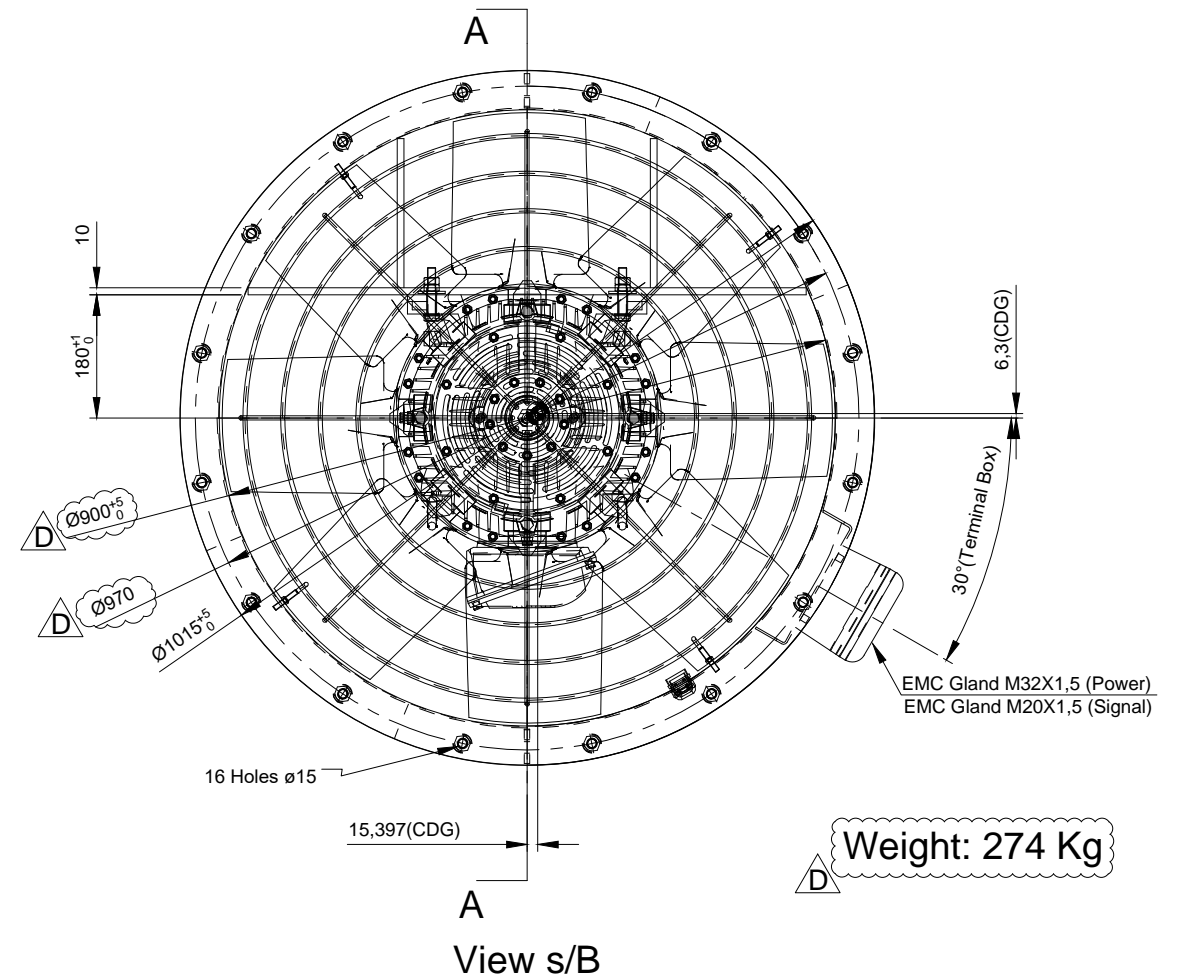

FAN MODEL	MOTOR MODEL
V1M-900	WEG-W22-F180M

View B

REV.	DESCRIPTION	DATE	DRAWN	VERIFIED	APPROVED
D	UPDATED	09/07/19	JCR	MRH	MRH
C	UPDATED	05/07/19	JCR	MRH	MRH
B	FOR INFO./COMMENTS	10/08/18	JCR	MRH	MRH
A	FOR INFO./COMMENTS	08/08/17	JCR	MRH	MRH

PROJECT:	AVANTE 2200				
DESCRIPTION:	MAIN AXIAL FANS FOR ENGINE ROOMS AND DIESEL GENERATOR ROOM				
DRAWING NUMBER:	P-M05462-004				
SCALE:	1:10	FORMAT:	A3	SHEET:	02/03