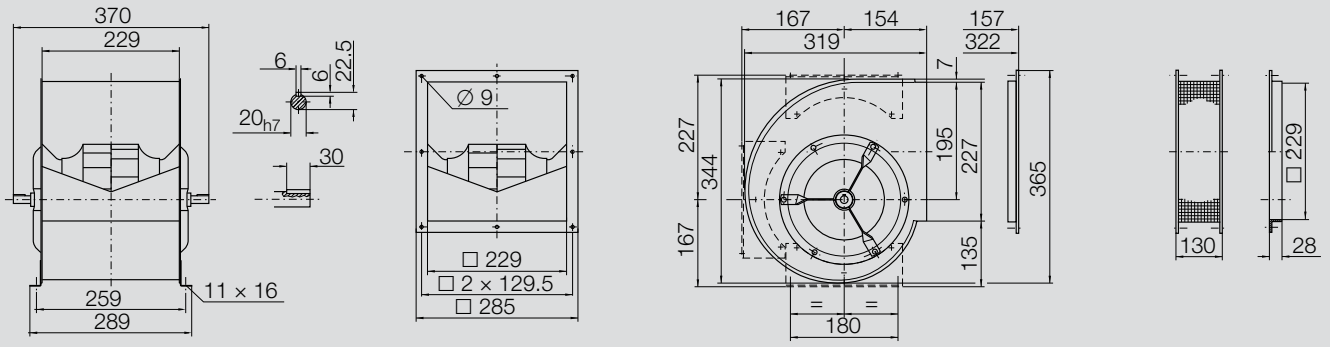

RDH E_-0180

Dimensions in mm, subject to change.
RDH E0-0180 5.3 kg

RDH E2-0180 7.1 kg